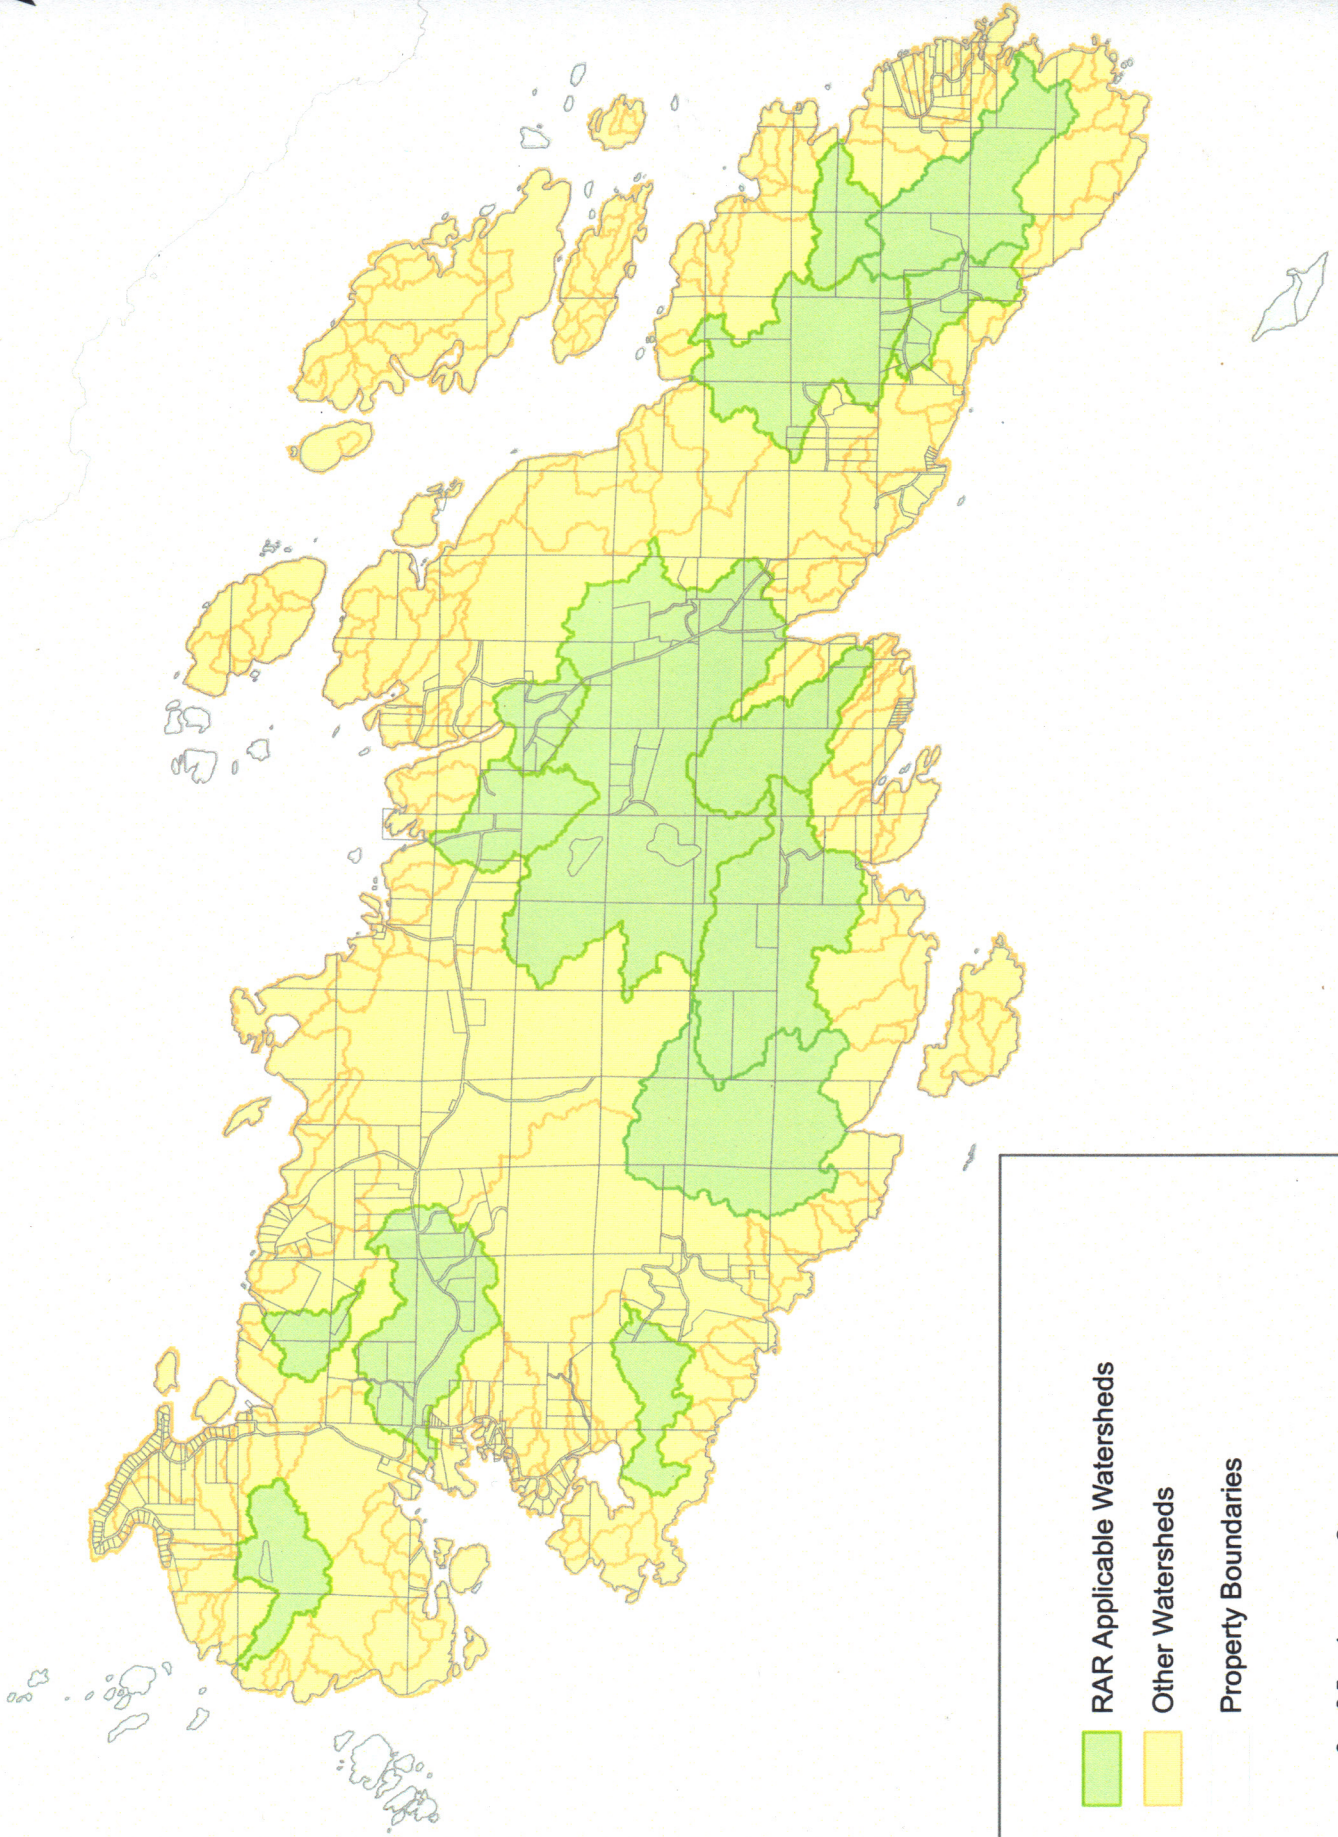

Lasqueti Riparian Areas Regulation Watershed Designation

0 0.5 1 2 Kilometers